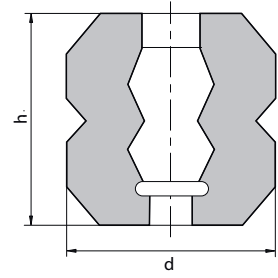

Hohlfeder

- Doğal kauçuk 45°, 55°, 70° Shore

Boyutlar			Statik yük kapasitesi	Dinamik destek	Statik yay hareketi	Dinamik yay hareketi	Art.-Nr.
d mm	dmax mm	h mm	F _z kg	F _z ' kg	s _z mm	s _z ' mm	
64	89	80	28,5	118	9,3	37,0	HF6480
65	80	95	44,5	130	11,0	45,0	HF6595
75	93	95	110,0	500	11,0	45,5	HF7595
86	60	96	105,0	970	12,0	48,0	HF8696
96	85	96	335,0	3325	12,0	48,0	HF9696
60	100	100	42,5	125	7,5	30,0	HF60100
120	165	100	330,0	2450	12,0	48,0	HF120100
85	107	120	115,0	520	15,0	60,0	HF85120
92	122	125	160,0	570	15,0	59,5	HF92125
100	129	130	225,0	985	16,0	65,0	HF100130
110	144	132	325,0	2100	16,5	66,0	HF110132
130	172	143	525,0	3290	18,0	72,0	HF130143